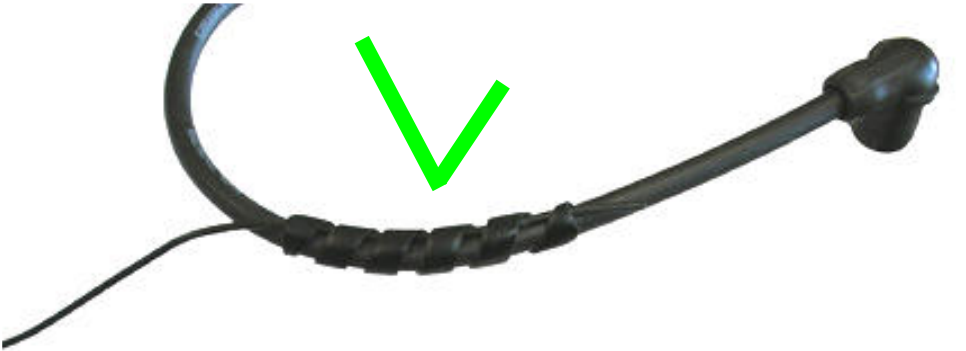

**RPM cable**

Length : **250cm / 98.4inch**

**Mounting 1 (ALFANO)**

Normal sensitive RPM  
(recommended for most engines)

**Mounting 2 (ALFANO)**

High sensitive RPM

**« Karting » mounting IGNITION (high tension cable)**