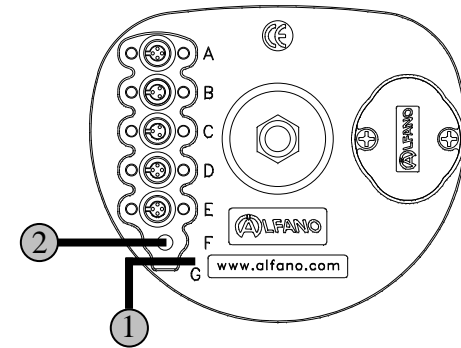

**RPM cable**

Length : **250cm / 98.4inch**

**Mounting 1 (ALFANO)**

Normal sensitive RPM  
(recommended for most engines)

**Mounting 2 (ALFANO)**

High sensitive RPM

**« Karting » mounting IGNITION (high tension cable)**

## **Adjustings**

PRO v2 / A-105  
PROcross v2 / A-106

PRO+ / A-141  
PRO+ LV / A-145

AStrO / A-151  
AStrO 4T / A-152  
AStrO LV / A-155

We apply a method of continuous development. Therefore, we reserve the right to bring changes and improvements to all products described in this document, without preliminary notice. Consult our website regularly [www.alfano.com](http://www.alfano.com) in order to be informed of the last news and/or changes.