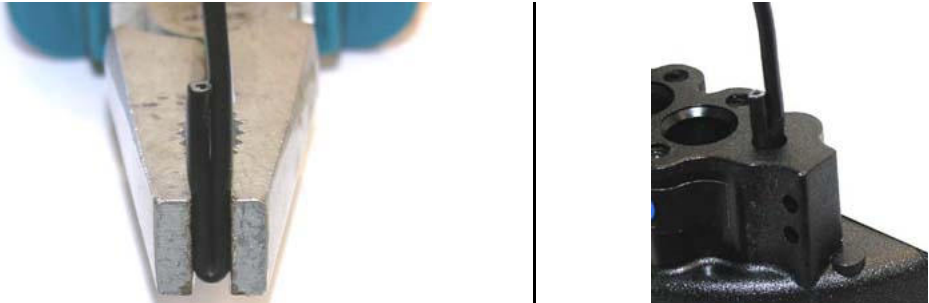

**RPM cable**

Length : **250cm / 98.4inch**

**Mounting 1 (ALFANO)**

Normal sensitive RPM  
(recommended for most engines)

**Mounting 2 (ALFANO)**

High sensitive RPM

**« Karting » mounting IGNITION (high tension cable)**