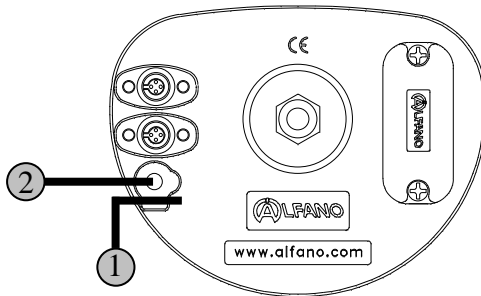

Adjustings

PRO v2 / A-105
PROcross v2 / A-106