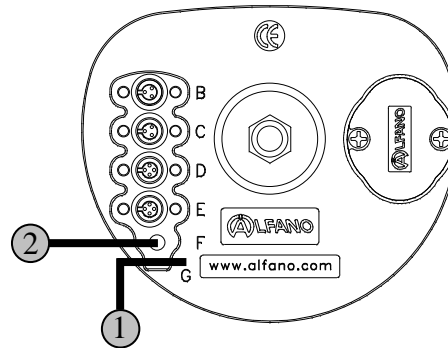

PRO+ / A-141
PRO+ LV / A-145