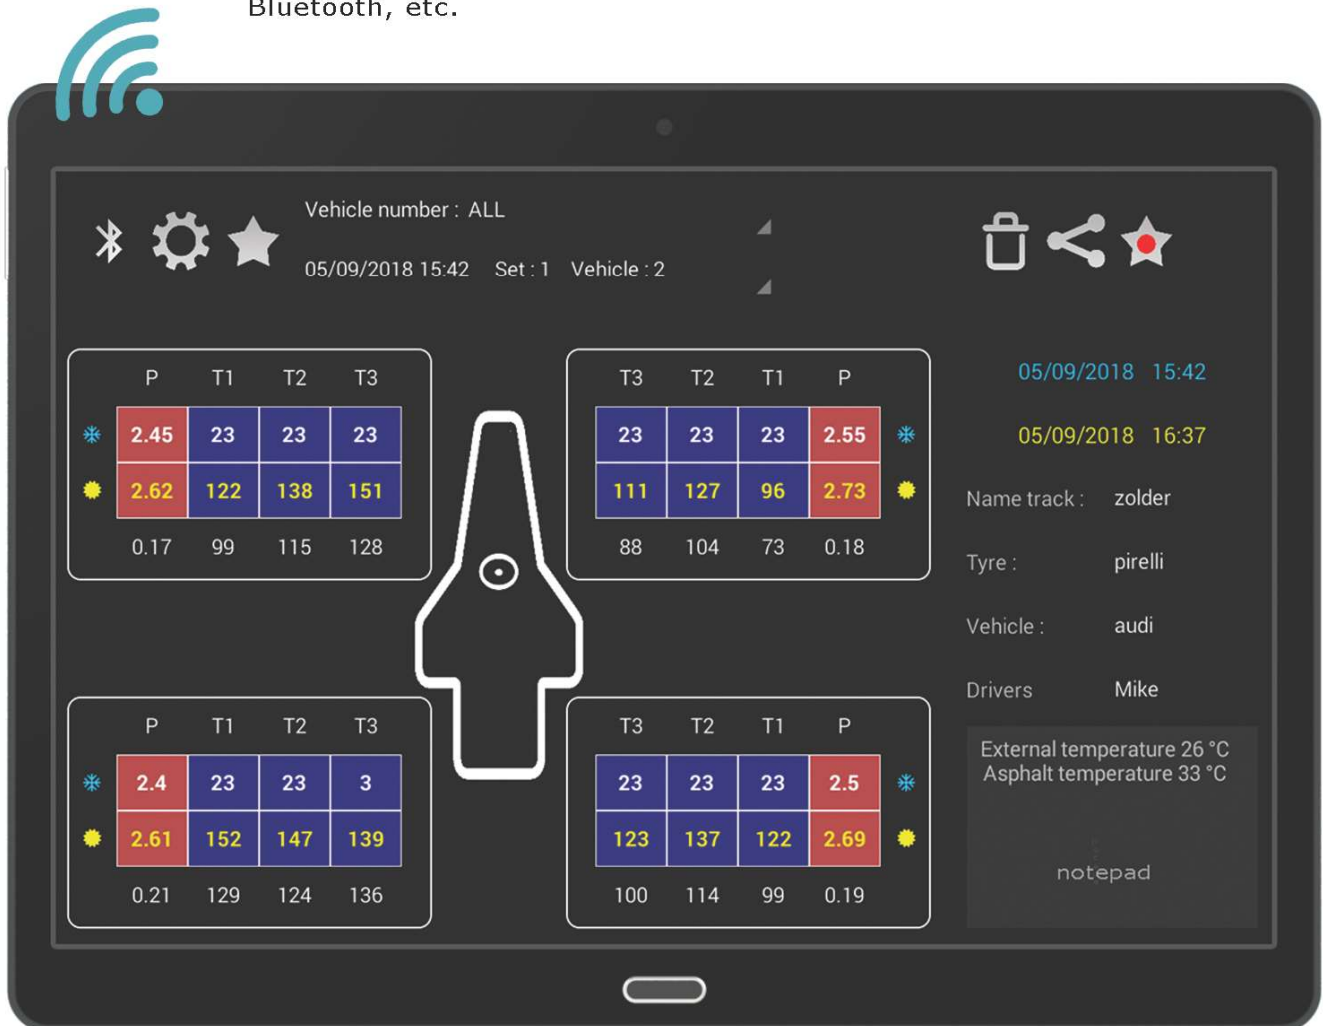

TYRECONTROL 2

A1900 - A1910

1) Techniques

- Calibration of the automatic pressure at each start of the Tyrecontrol2
- Measure up to 3 temperatures on the tire surface
- Measure and adjust tire pressure
- Measures the temperature of the asphalt for each session
- Saves data and what time for each session
- Stores up to 495 data sets for 5 vehicles (5 × 99 sets)
  - 1 set = 2 sessions (before and after the race)
  - 1 session = maximum 12 temperature captures + 4 catches of pressure + 1 asphalt temperature capture

2) Bluetooth

Download and verify your data on a Smartphone or a Tablet thanks to our free Apps available on "Google Play" and "Apple Store". Our Apps can also generate CSV files and export them via Mails, Whatsapp, Airdrop, Dropbox, Bluetooth, etc.